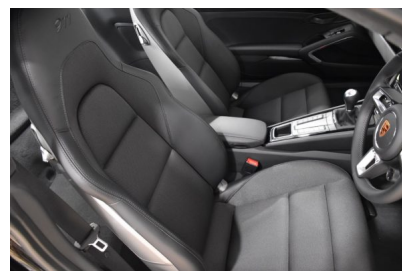

PORSCHE 911T

£82,995.00

Jet Black with Jet Black, Black Interior, Bi-Xenon Headlamps, Power Steering Plus, Two Seater, Sport Chrono Package, 20" Carrera Sport Alloy Wheels in Grey, Yellow Brake Calipers and Fire Extinguisher. All usual T Refinements including, PCM Navigation, PASM, Magnetic Engine Mounts, Switchable Sports Exhaust, Bluetooth Telephone System, DAB Radio, Climate Control. 1 owner

SKU: N/A | **Categories:** [Performance](#), [Stocklist](#) |

GALLERY IMAGES

ADDITIONAL INFORMATION

Mileage	2200
Doors	2
Body	Coupe
fuel_type	Petrol
Engine Size	3.0
transmission	Manual
Registered	20/03/2018
Colour	Jet Black Metallic
vrn	KU18SZF