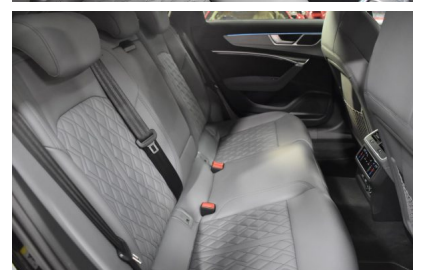

GALLERY IMAGES