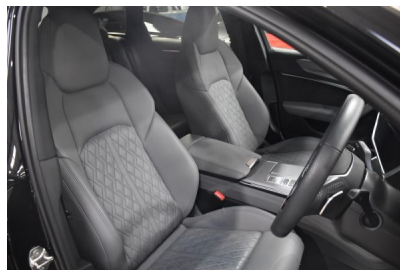

GALLERY IMAGES